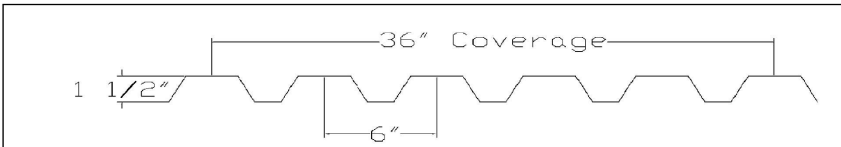

KILLIAN'S CUSTOM METAL ROOFING & PANEL LLC

515-244-0770

B-Deck

- 36" Coverage
- 1 1/2" Rib
- Available in 22 ga. galvanized
- Primer Painted Steel or G40 Galvanized

B-Deck is a widely used panel for decking. Available in 22 ga. galvanized panels, it is frequently used in various applications such as siding, roofing, and flooring.