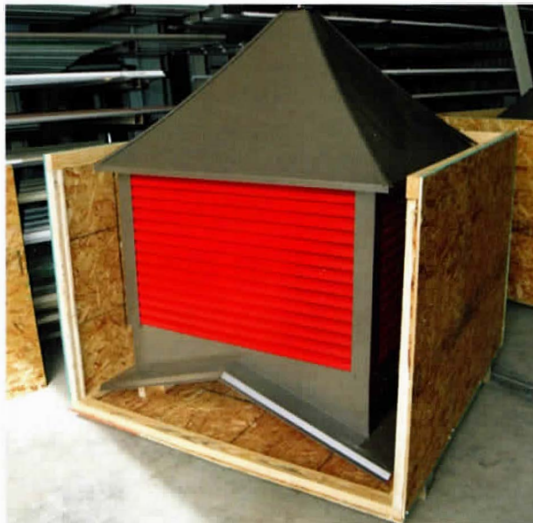

# Custom Made Cupolas

- Four standard sizes: 24", 36", 48", 72" square,
- Octagon cupolas available
- Louvered sides are standard.
- **NO ASSEMBLY REQUIRED!**
- **Products are made from 26 gauge metal.**

- Windows are optional.
- We offer many color combinations.
  - Vented base standard, closed base also available.
  - We build and design our bases to support the cupolas without any additional costs for framing or flashing, we will custom make your base to match your roof pitch.