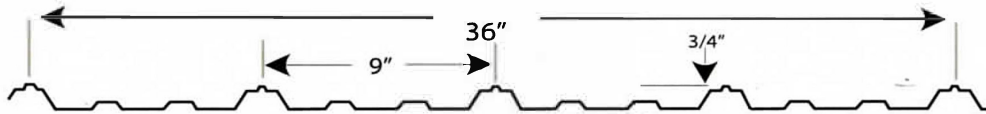

Brite White

Ash Gray

Charcoal Gray

Black

Copper Metallic

26 Gauge Siliconized Polyester Standard Color Selection Chart for Standing Seams

KILLIAN'S CUSTOM METAL ROOFING & PANEL LLC

630 S.E. 15TH ST • DES MOINES, IA 50317 • 515-244-0770

killiansmetalpanels.com

Tuff Rib Panel

Light Stone

Taupe / Clay

Tan

Cocoa Brown

Burnished Slate

Burgundy

Rustic Red

Brite Red

Hunter Green

Colors may vary slightly from samples